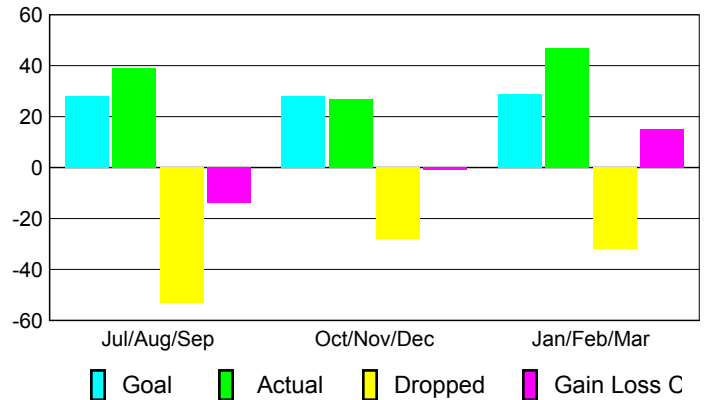

Membership Results 2008-2009

Goal, New, Dropped, Gain/Loss