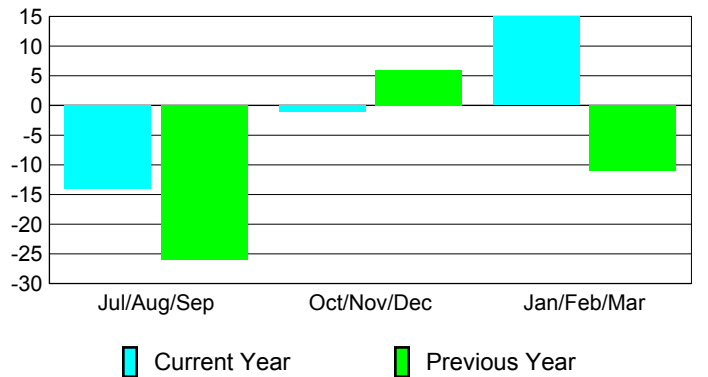

Membership Results 2008-2009

Membership 2007-2008

Month	Net Memb	Actual New	Actual Dropped	Gain/Loss of	Gain/Loss of
	Goal	Memb	Memb	Memb	Memb
Jul/Aug/Sep	28	39	-53	-14	-26
Oct/Nov/Dec	28	27	-28	-1	6
Jan/Feb/Mar	29	47	-32	15	-11
Totals	85	113	-113	0	-31

Membership Results 2008-2009

Goal, New, Dropped, Gain/Loss

Comparison of Membership Gain/Loss

Current Year Compared to the Previous Year

Gender Comparison 2008-2009