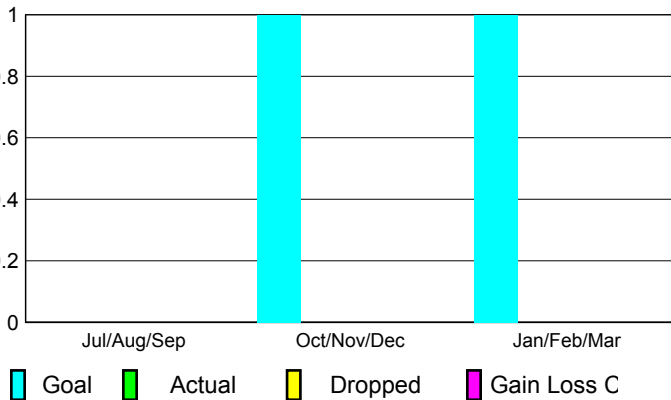

2008-2009 GMT Quarterly Report for District (or Undistricted) **District 18 D**

GMT: **ROY H BARNETTE**

Location: **GEORGIA**

GMT CA: **1 & 2**

CLUBS

Club Results 2008-2009

Clubs 2007-2008

Month	New Club	Actual New	Actual Dropped	Gain/Loss of	Gain/Loss of
	Goal	Clubs	Clubs	Clubs	Clubs
Jul/Aug/Sep	0	0	0	0	0
Oct/Nov/Dec	1	0	0	0	0
Jan/Feb/Mar	1	0	0	0	0
Totals	2	0	0	0	0

Club Results 2008-2009

Goal, New, Dropped, Gain/Loss

Comparison of Club Gain/Loss

Current Year Compared to the Previous Year

YTD Status Quo Clubs 2008-2009

Status Quo Clubs Compared to Status Quo Members

MEMBERSHIP